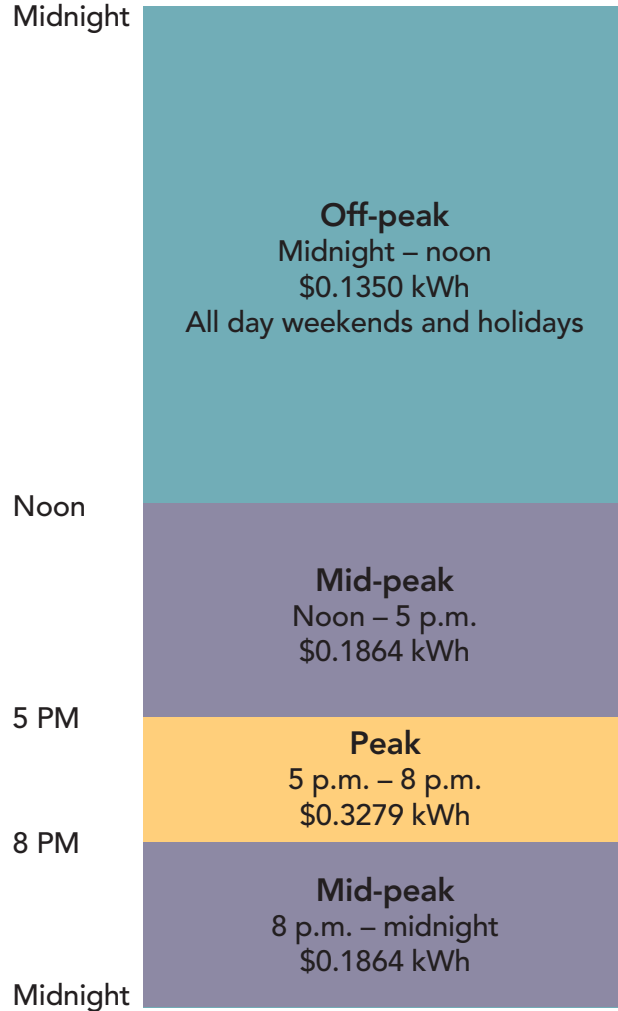

❄️ Non-summer

January 1 - May 31

☀️ Summer

June 1 - September 30

❄️ Non-summer

October 1 - December 31