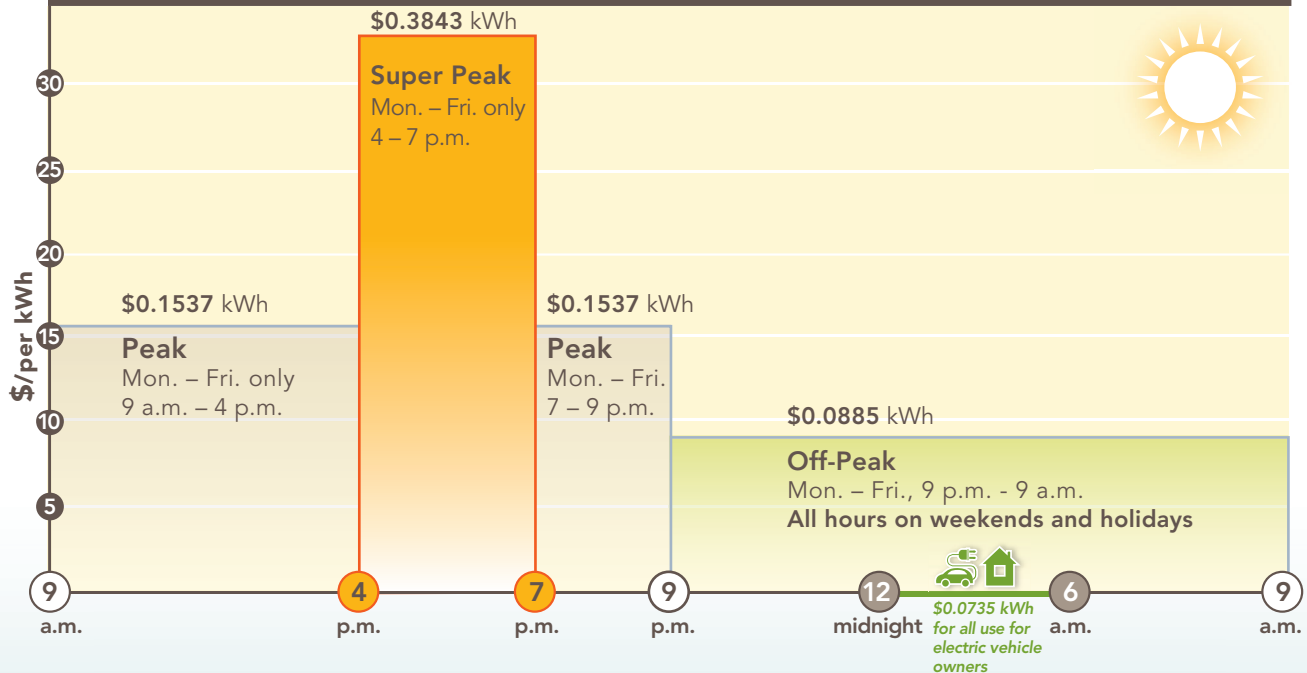

2020 Residential Time-of-Day (4-7 p.m.) Rate

Non-summer months January 1 – May 31

Summer June 1 – September 30

2020 Residential Time-of-Day (4-7 p.m.) Rate