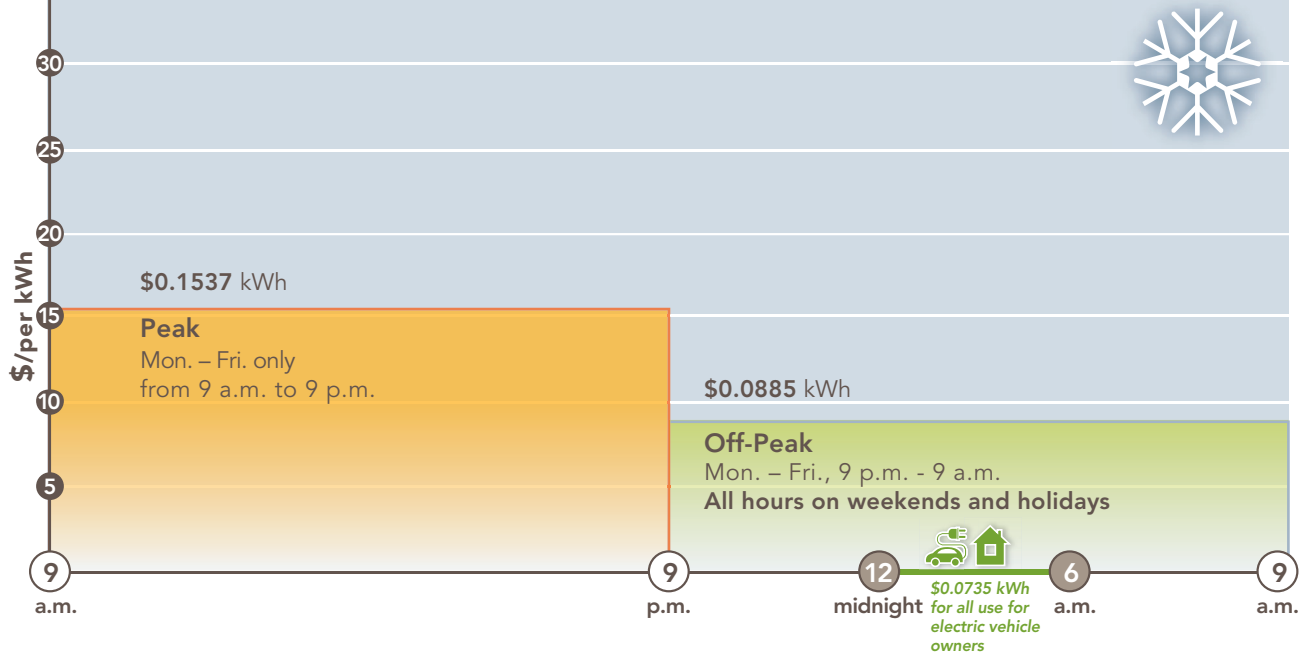

2020 Residential Time-of-Day (4-7 p.m.) Rate

Non-summer months January 1 – May 31

Summer June 1 – September 30

2020 Residential Time-of-Day (4-7 p.m.) Rate